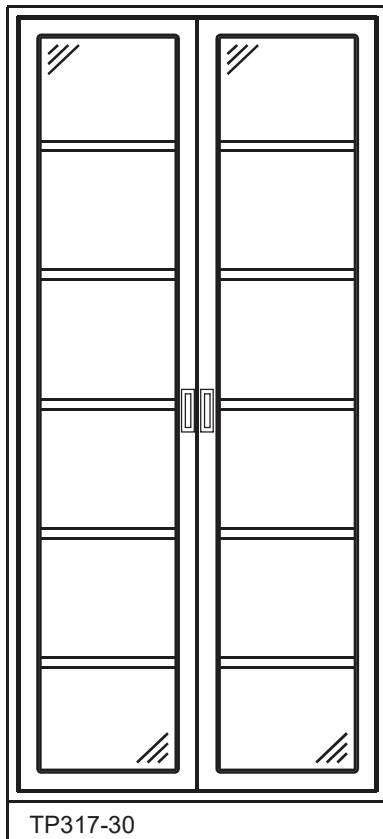

TALL CABINETS

84" HIGH

Cabinet Features

Please specify type of handles required prior to order,
 i.e. wired pull or recessed pull
 Locks to be ordered separately.
 Master keying and grand master keying will incur additional costs.
 Framed glass doors cabinets; 1/4" Float Glass
 Last two digits of model number indicate width of cabinet.
 For example: BP301-L18, cabinet is 18" wide x 16" deep.

TP326-18 TP326-36
TP326-24 TP326-42
TP326-30 TP326-48

Open Face
Tall Storage Cabinets – 24" Deep

TP328-18 TP328-36
TP328-24 TP328-42
TP328-30 TP328-48

TALL CABINETS

84" HIGH

Cabinet Features

Please specify type of handles required prior to order,
 i.e. wired pull or recessed pull
 Locks to be ordered separately.
 Master keying and grand master keying will incur additional costs.
 Framed glass doors cabinets; 1/4" Float Glass
 Last two digits of model number indicate width of cabinet.
 For example: BP301-L18, cabinet is 18" wide x 16" deep.

Contact our sales team for further details and drawings.

Hinged Solid Door
 Tall Storage Cabinets – 16" Deep

- TP305-30
- TP305-36
- TP305-42
- TP305-48

Hinged Solid Door
 Tall Storage Cabinets – 18" Deep

- TP306-30
- TP306-36
- TP306-42
- TP306-48

Hinged Solid Door
 Tall Storage Cabinets – 22" Deep

- TP307-30
- TP307-36
- TP307-42
- TP307-48

Hinged Solid Door
 Tall Storage Cabinets – 24" Deep

- TP308-30
- TP308-36
- TP308-42
- TP308-48